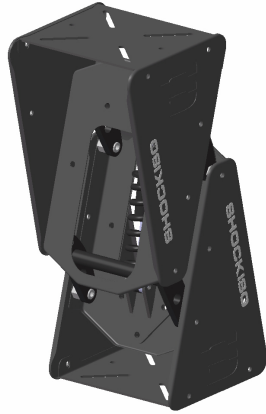

SI-R6-P PEDESTAL

SHOCKISO

MARINE SUSPENSION SEATING

NEW

These pedestal have been designed to transform a standard pedestal seat setup into a suspension seat or to pair up with another boat seat of your choice. pedestal can come in either white or black powder coat finish. The suspension shock gives 140mm of travel with adjustment for weight/damper and rebound.

- 304/316 stainless steel
- Powder coated white or black
- DU dry bearings
- 140mm of progressive travel
- 200mm high options.(adjustment in 50mm increments)
- coil spring shock with 3 adjustments - preload, damper, rebound